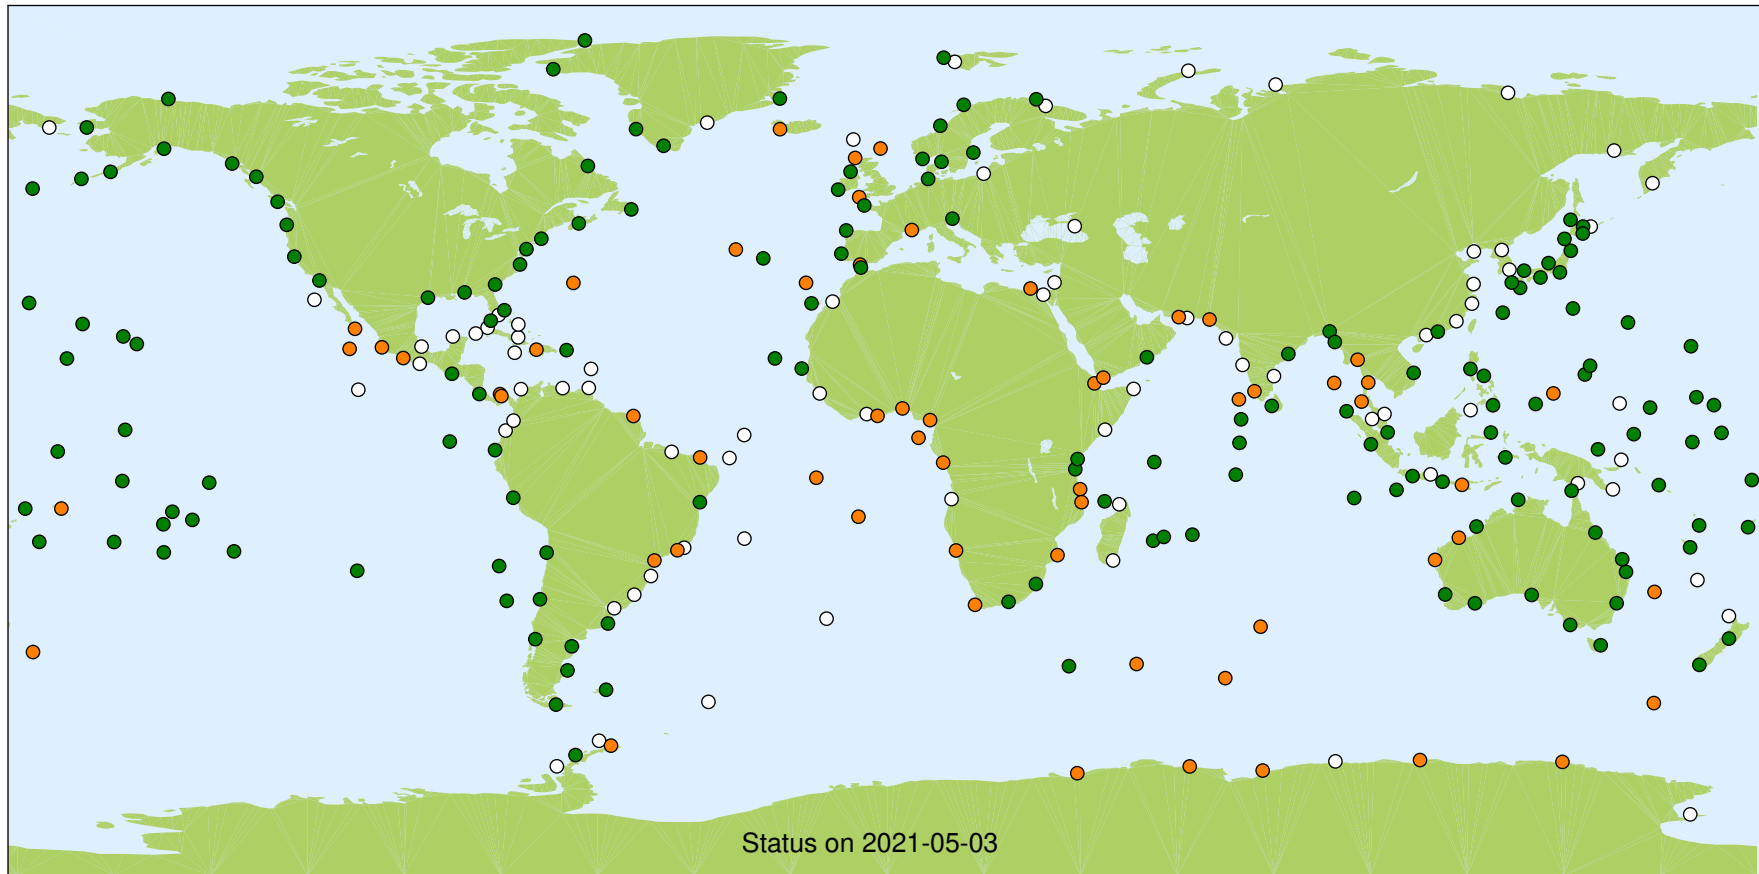

GLOSS Fast Delivery Network at UHSLC

Updated in past 6 months (159)

Has some data (60)

No data (75)