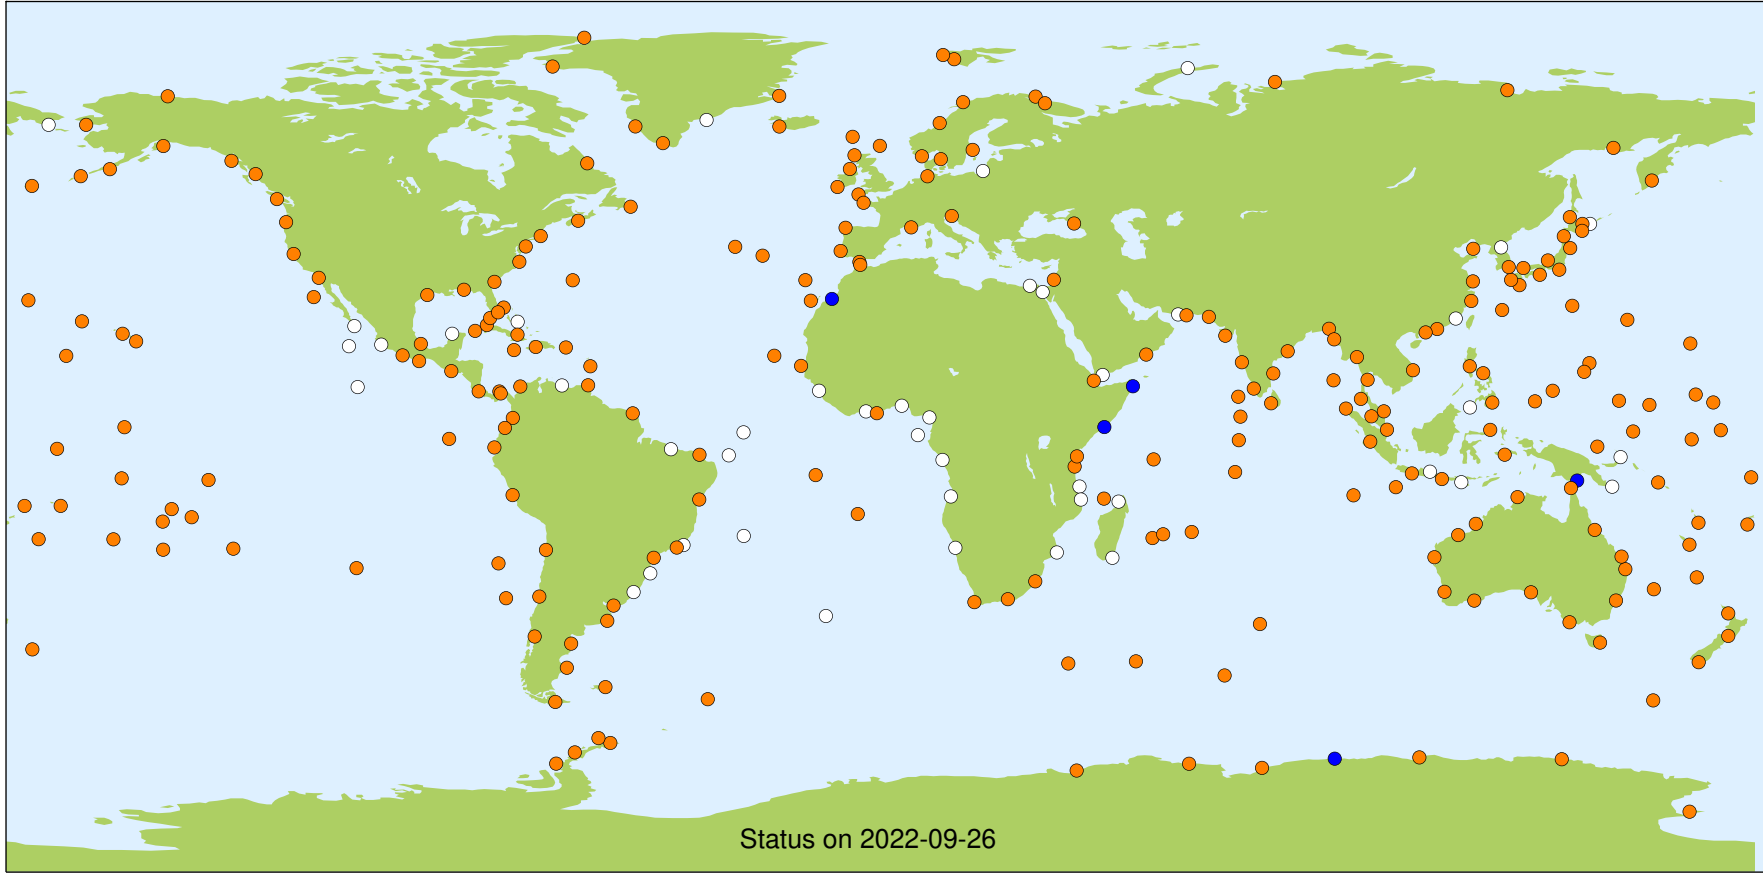

All Networks Status

Active in all streams
(0)

Active in some streams
(245)

Not active in any streams
(44)

Never active in any streams
(5)