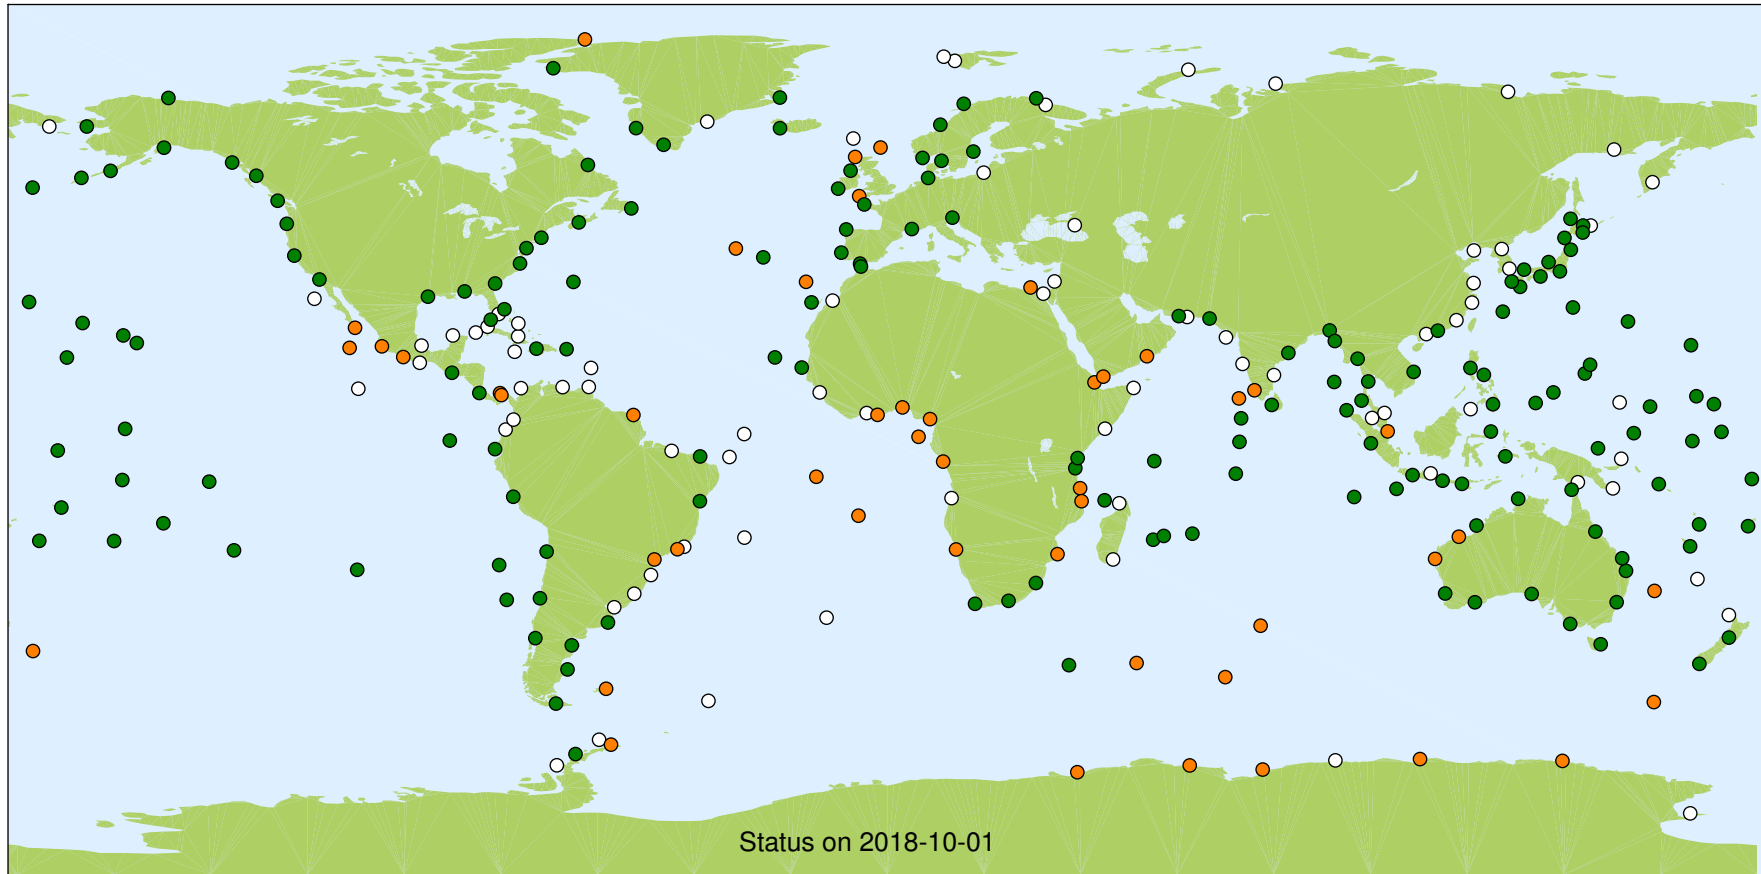

GLOSS Fast Delivery Network at UHSLC

Updated in past 6 months (166)

Has some data (48)

No data (76)