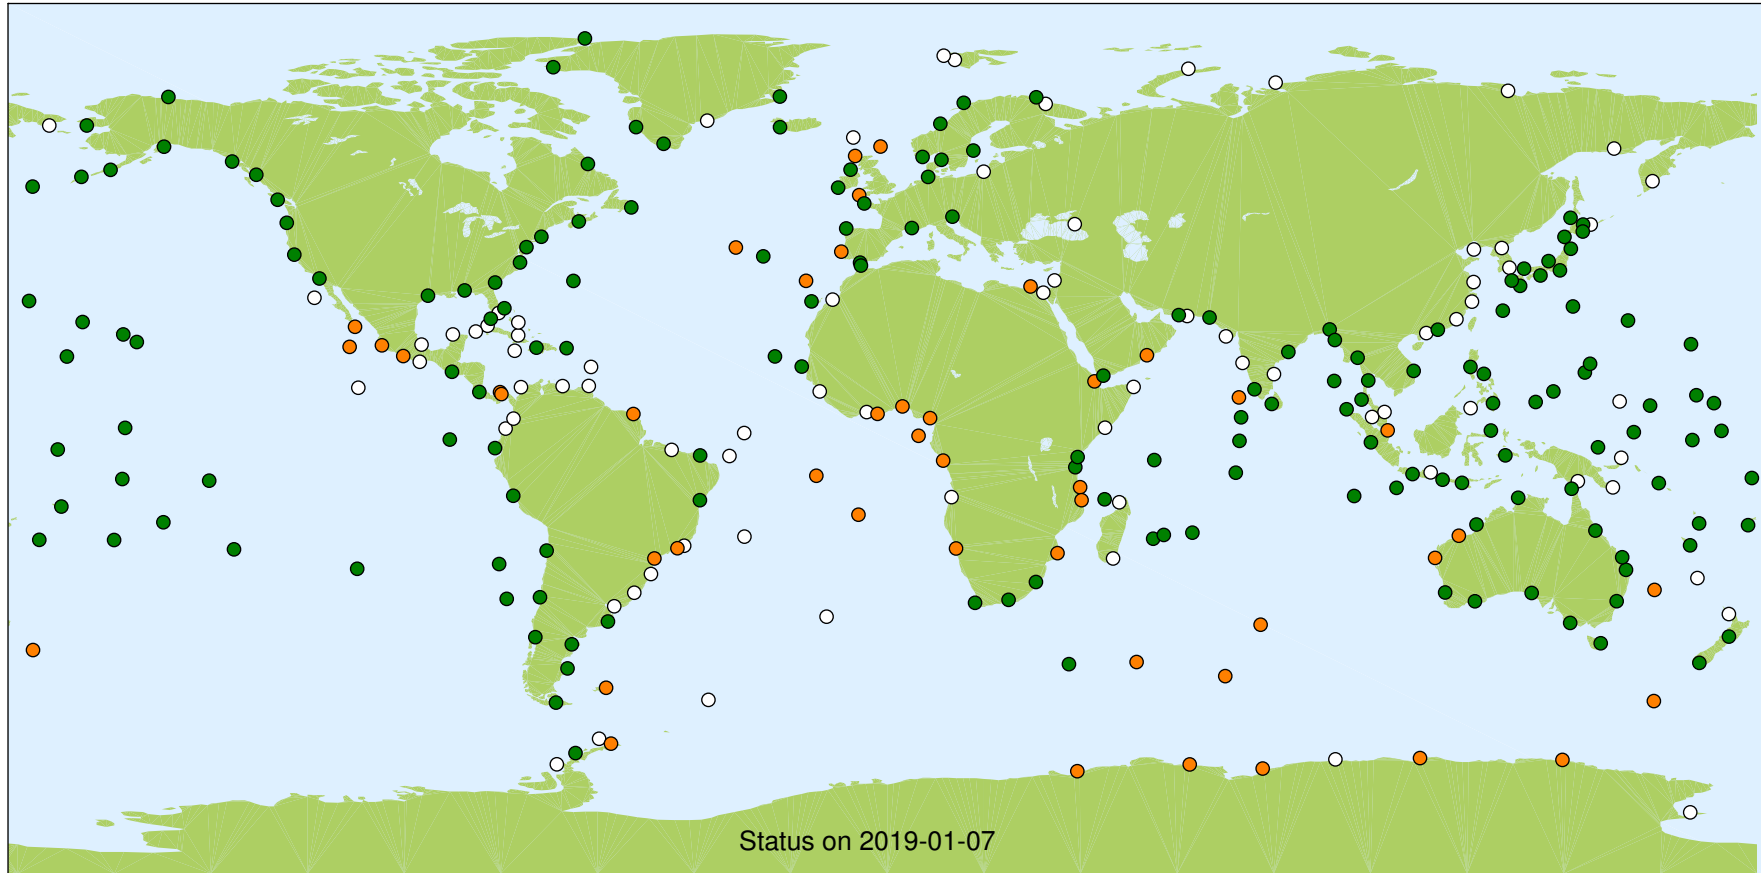

GLOSS Fast Delivery Network at UHSLC

Status on 2019-01-07

Updated in past 6 months (168)

Has some data (46)

No data (76)