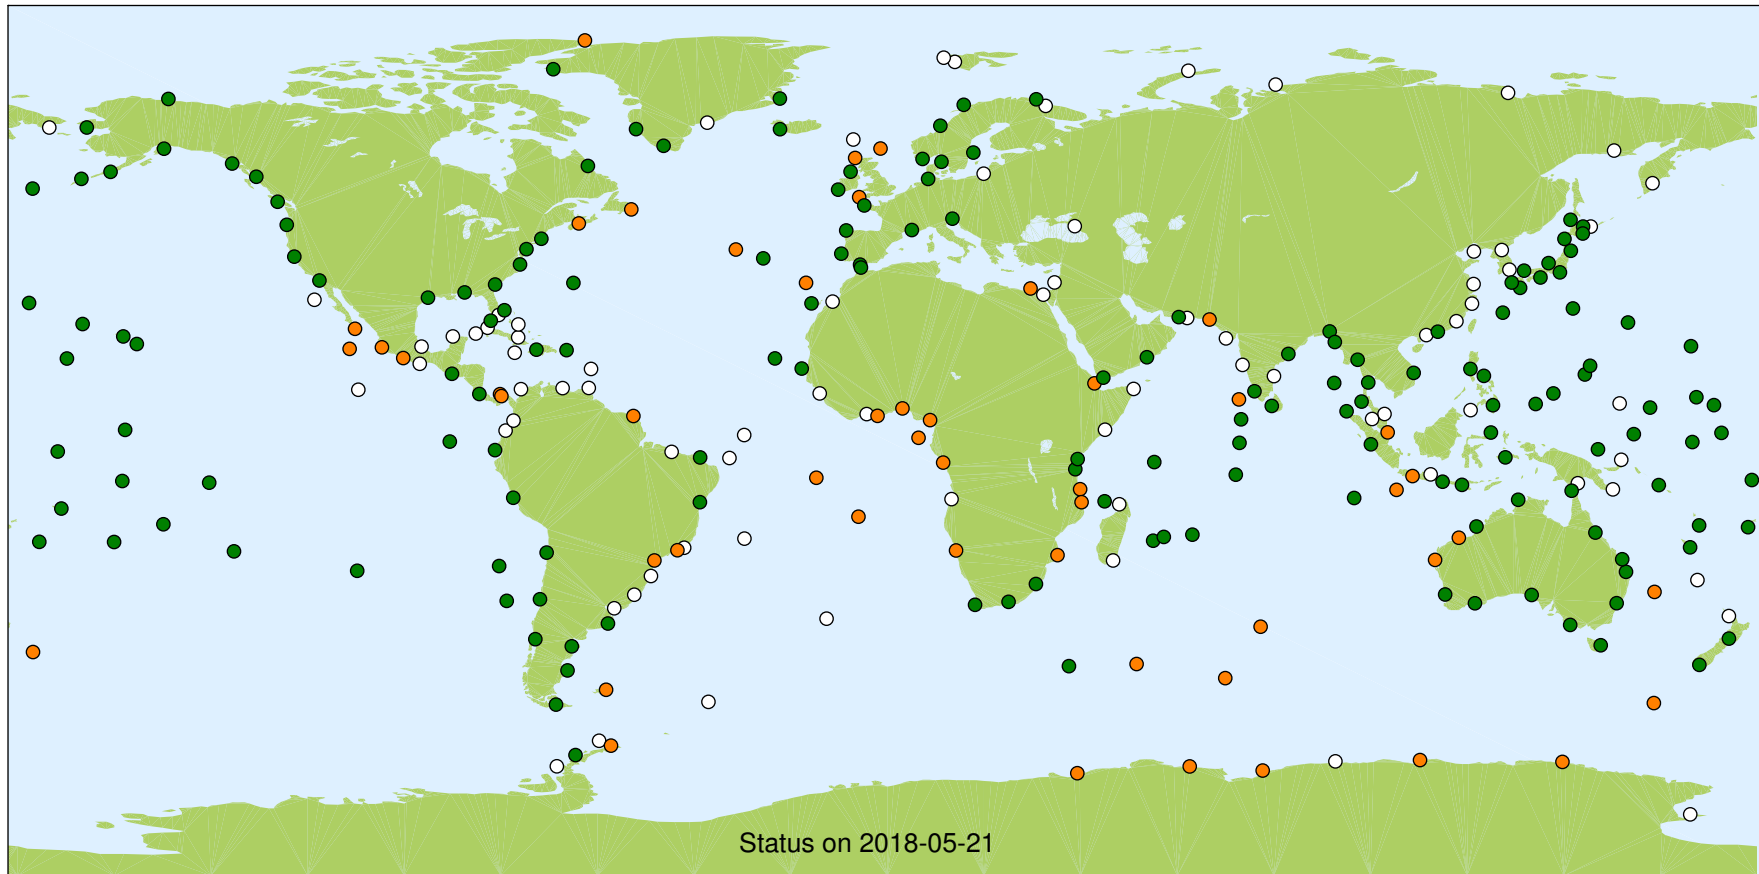

GLOSS Fast Delivery Network at UHSLC

Updated in past 6 months (164)

Has some data (50)

No data (76)