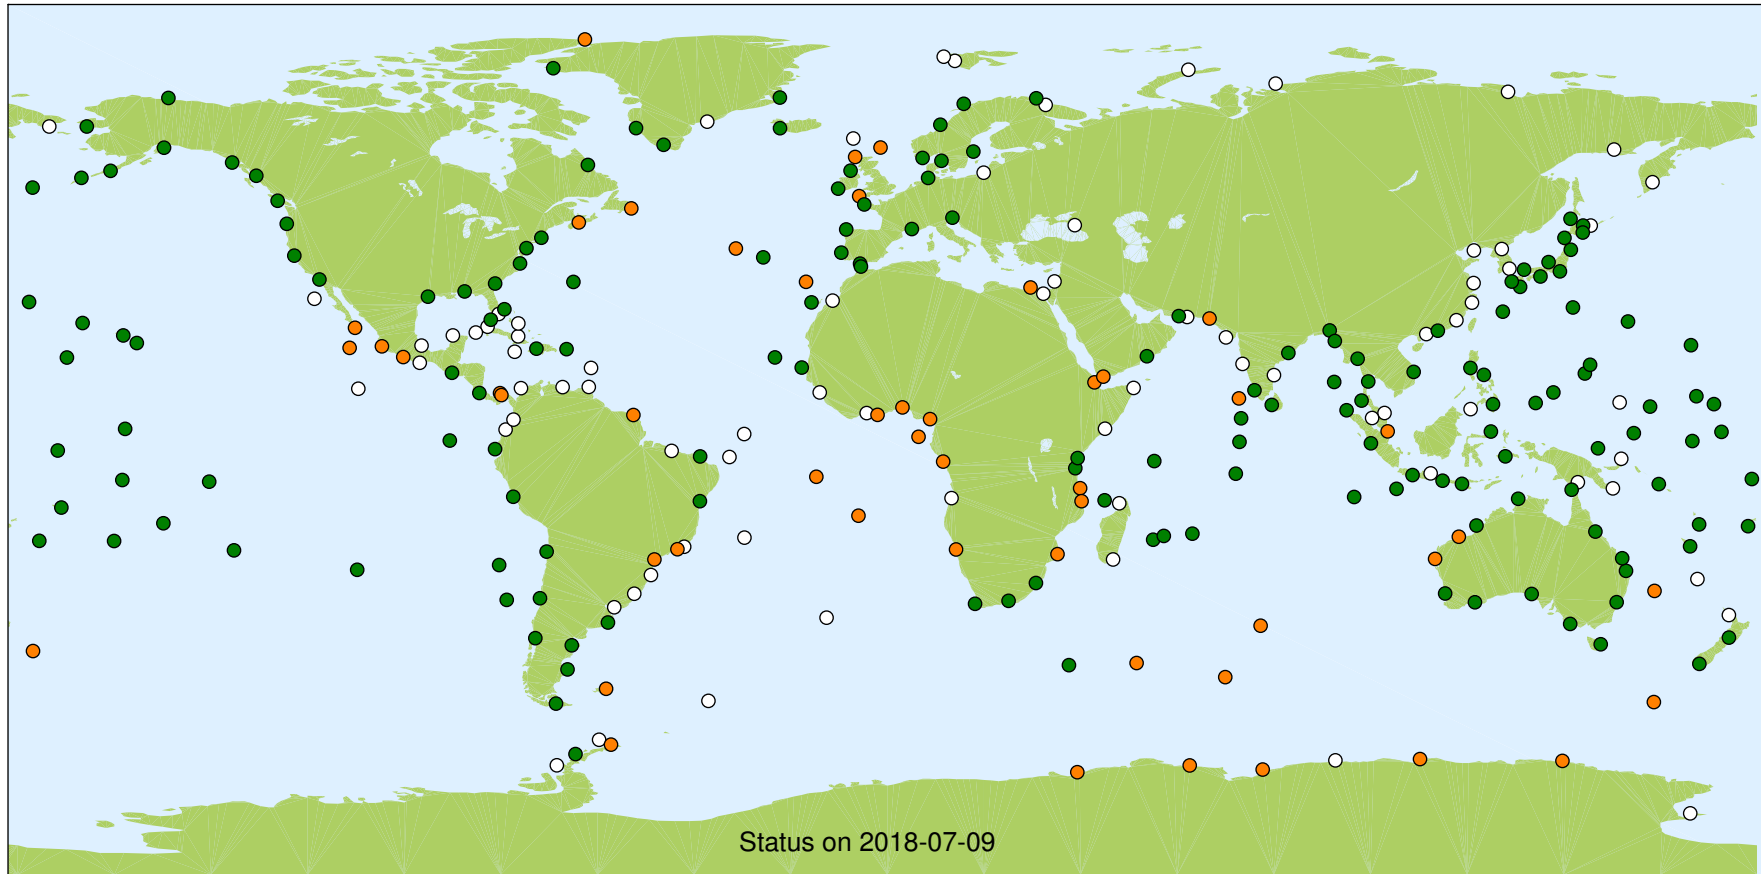

GLOSS Fast Delivery Network at UHSLC

Updated in past 6 months (165)

Has some data (49)

No data (76)