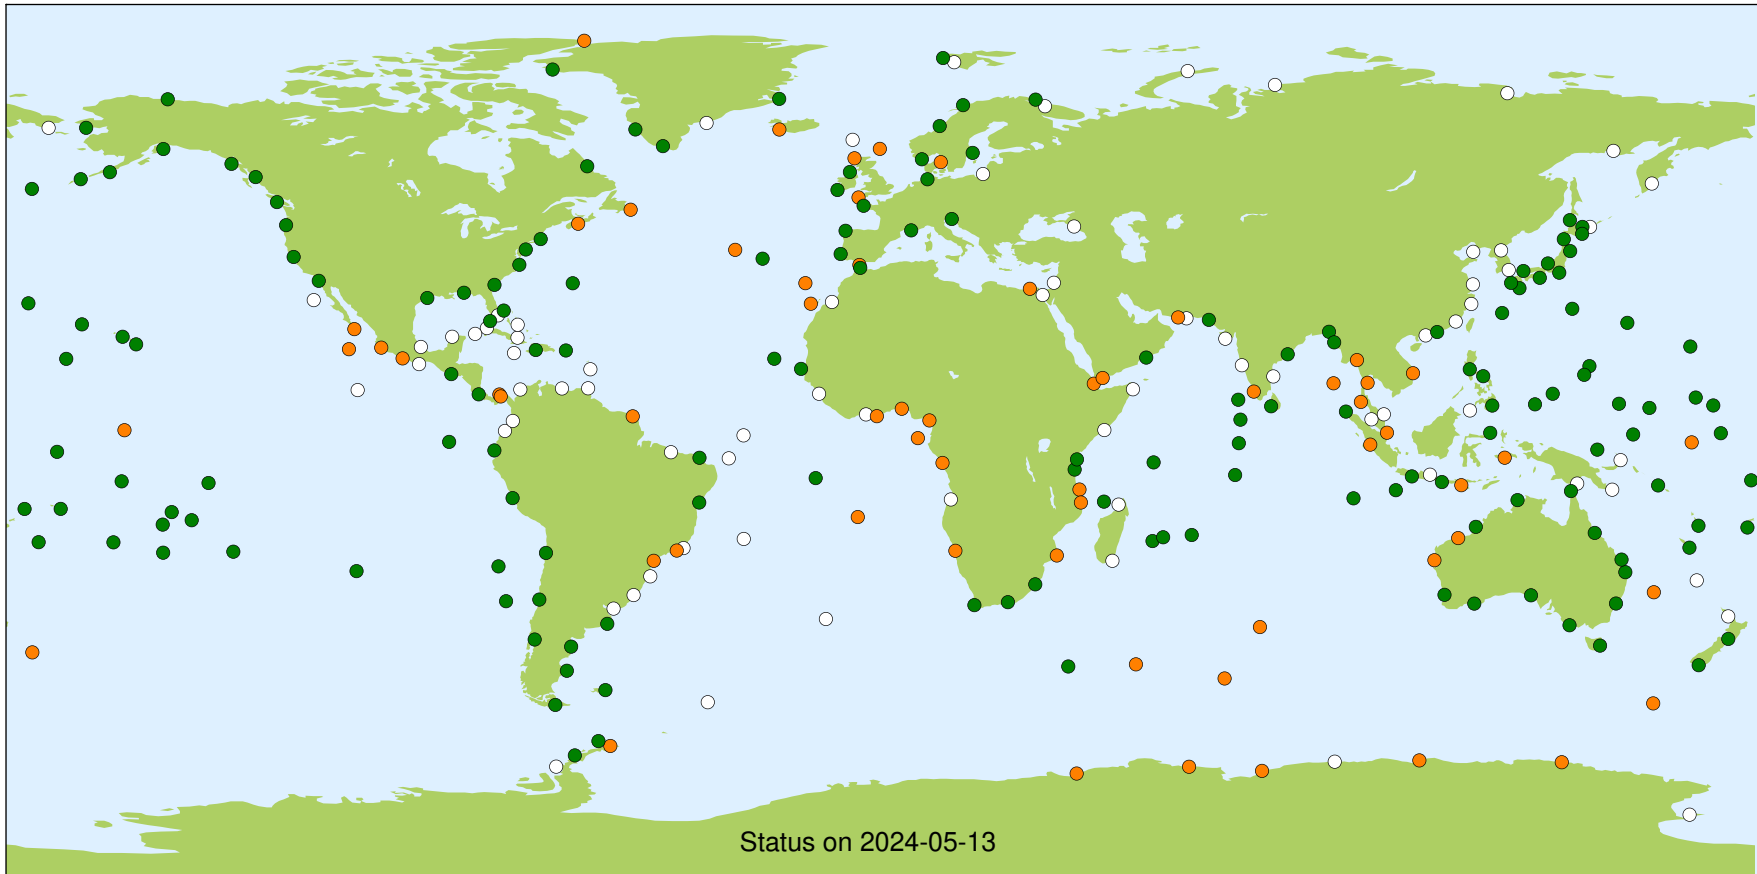

GLOSS Fast Delivery Network at UHSLC

Updated in past 6 months (160)

Has some data (61)

No data (73)