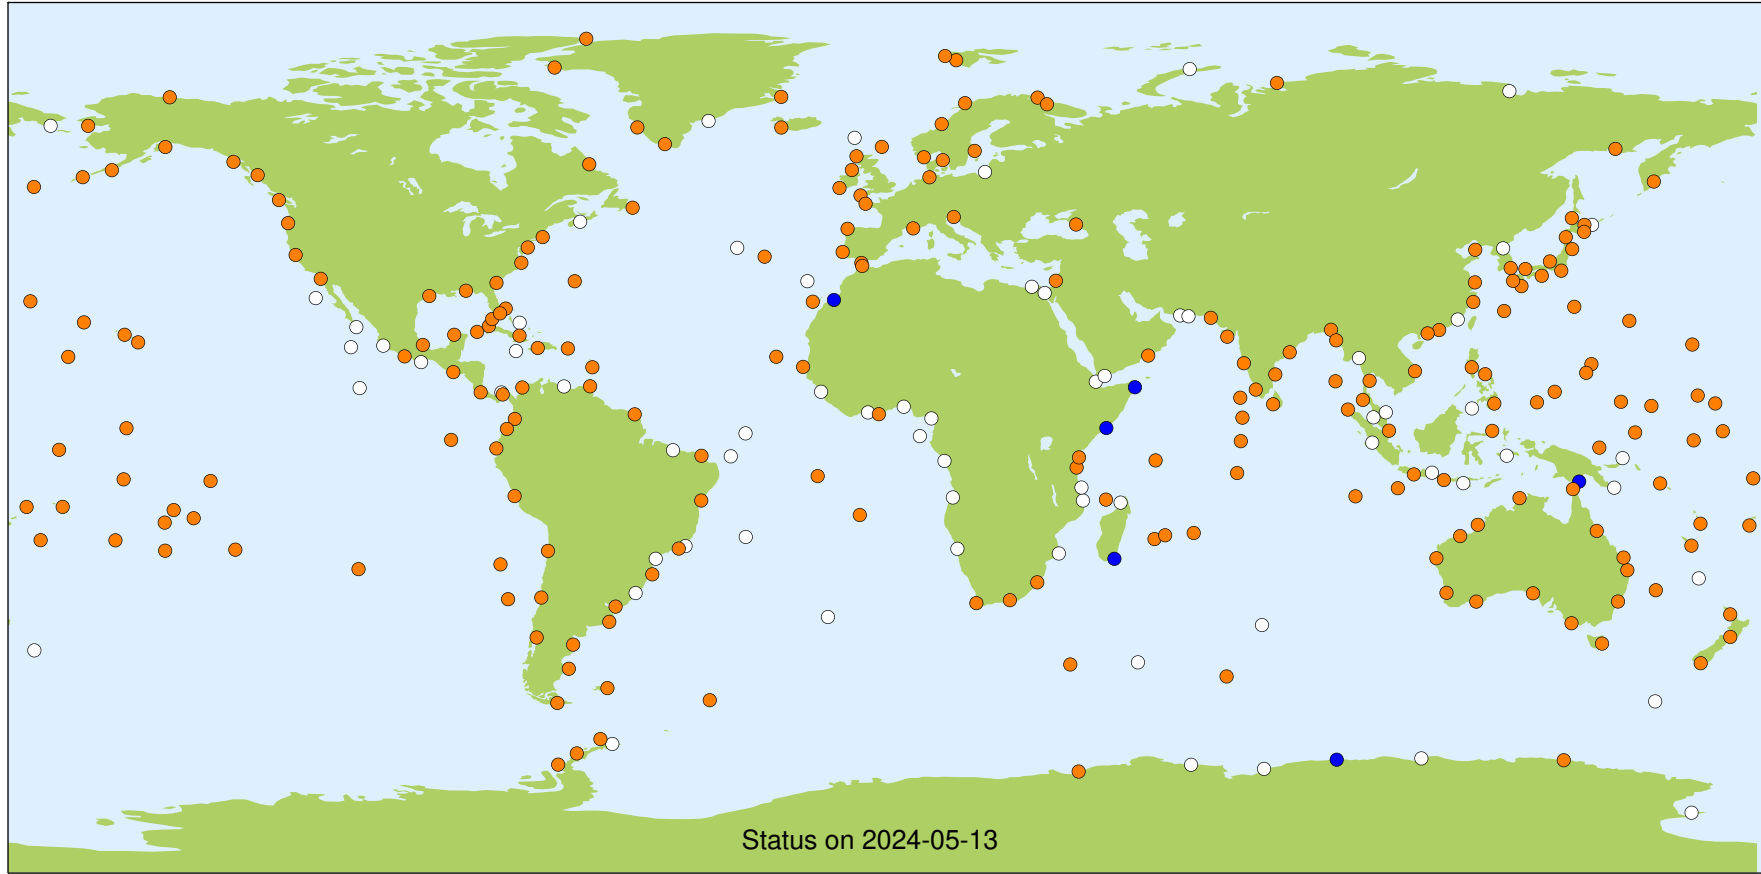

All Networks Status

Active in all streams
(0)

Active in some streams
(220)

Not active in any streams
(68)

Never active in any streams
(6)